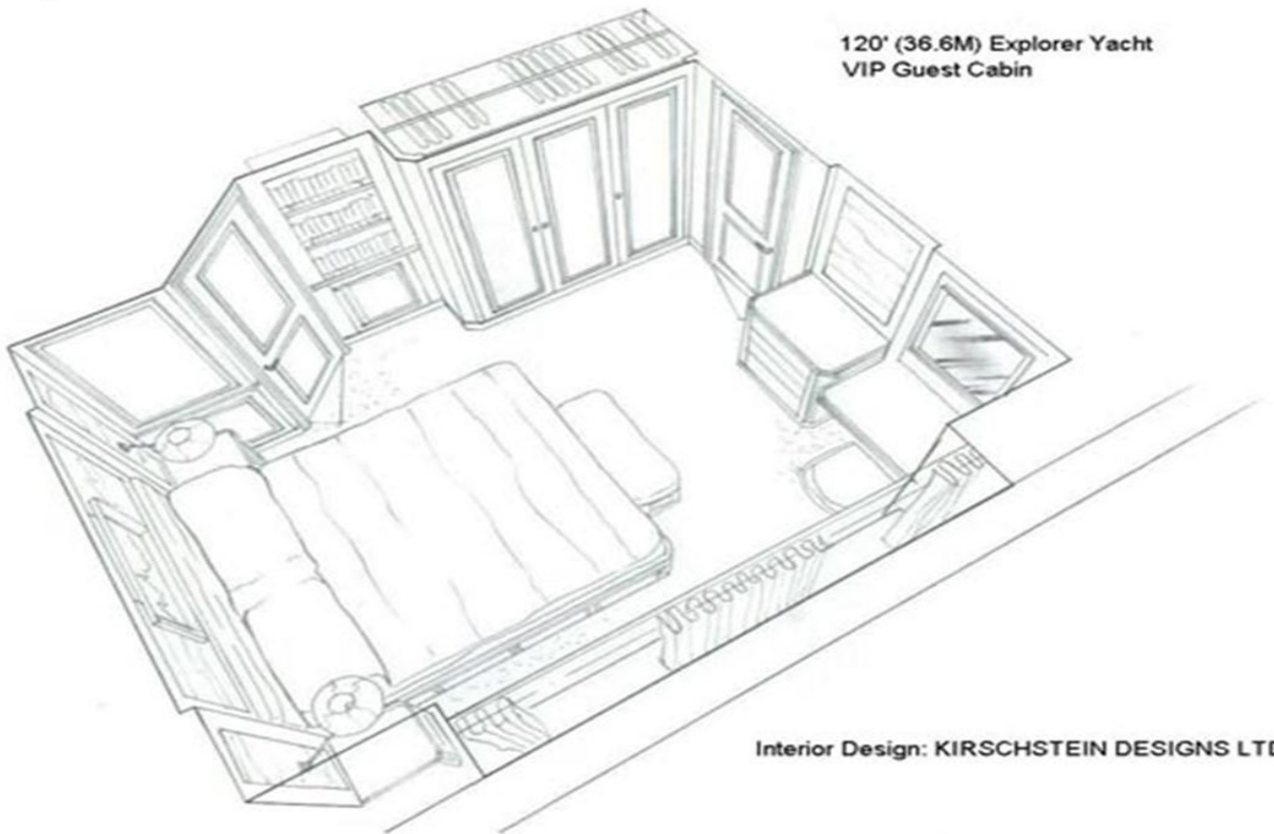

WORTH AVENUE
YACHTS

Industry Leader in Yacht Sales, Charter & New Construction

ALL OCEAN YACHTS 120' LONG RANGE YACHT

120' / 36.58m ALL OCEAN YACHTS 2024
10 Guests / 5 Staterooms

SPECIFICATIONS

Length:	120' (36.58m)
Beam:	29' (8.84m)
Model Year:	2024
Year:	2024
Builder:	ALL OCEAN YACHTS
Model:	Tri-Deck Explorer
Hull Configuration:	Displacement w/ Bulbous Bow
Hull Material:	Steel
Gross Tonnage:	430.00
Flag:	Cayman
Engines:	2x Caterpillar Inboard, 550hp
Fuel:	47696.19 L / 12600 Gal
Water:	13040.74 L / 3445 Gal
Cruising speed:	12 Knots
Staterooms:	5
Guests:	10
Total Crew:	6
Location:	Fortaleza, Brazil
Price:	\$14,950,000 USD

120' (36.6M) Explorer Yacht
VIP Guest Cabin
Interior Design: KIRSCHSTEIN DESIGNS LTD

120' (36.6M) Explorer Yacht
VIP Guest Cabin

Interior Design: KIRSCHSTEIN DESIGNS LTD

MAIN DECK

BELOW DECK