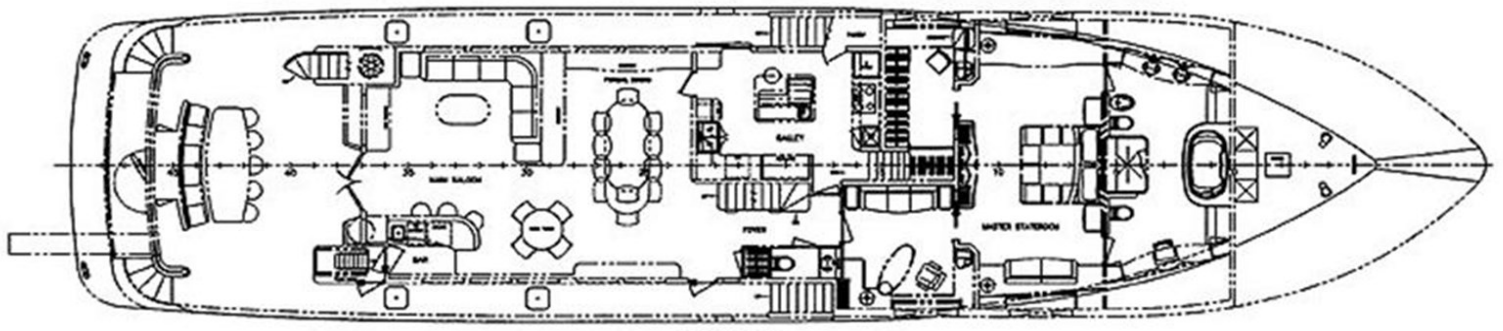

WORTH AVENUE
YACHTS

Industry Leader in Yacht Sales, Charter & New Construction

ALL OCEAN YACHTS 120' LONG RANGE YACHT

120' / 36.58m ALL OCEAN YACHTS 2024
10 Guests / 5 Staterooms

SPECIFICATIONS

Length:	120' (36.58m)
Beam:	29' (8.84m)
Model Year:	2024
Year:	2024
Builder:	ALL OCEAN YACHTS
Model:	Tri-Deck Explorer
Hull Configuration:	Displacement w/ Bulbous Bow
Hull Material:	Steel
Gross Tonnage:	430.00
Flag:	Cayman
Engines:	2x Caterpillar Inboard, 550hp
Fuel:	47696.19 L / 12600 Gal
Water:	13040.74 L / 3445 Gal
Cruising speed:	12 Knots
Staterooms:	5
Guests:	10
Total Crew:	6
Location:	Fortaleza, Brazil
Price:	\$14,950,000 USD

120' (36.6M) Explorer Yacht
VIP Guest Cabin
Interior Design: KIRSCHSTEIN DESIGNS LTD

120' (36.6M) Explorer Yacht
VIP Guest Cabin

Interior Design: KIRSCHSTEIN DESIGNS LTD

MAIN DECK

BELOW DECK