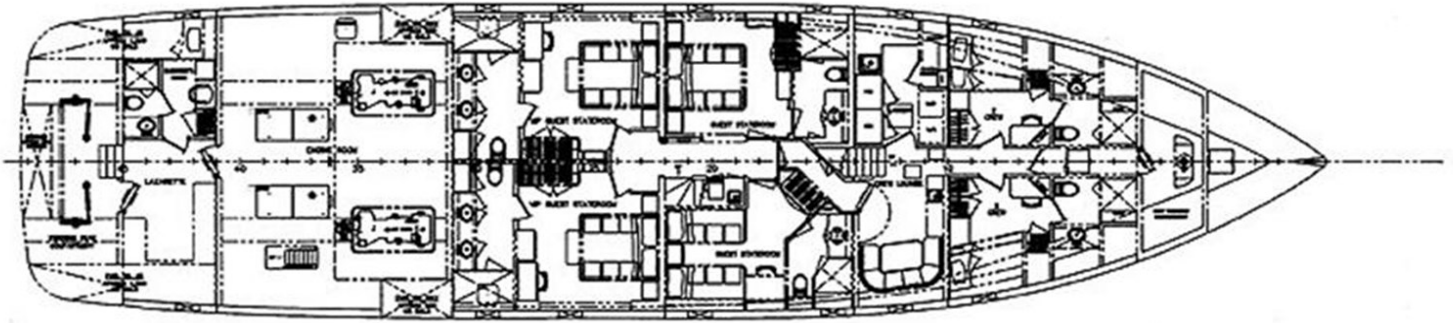

WORTH AVENUE
YACHTS

Industry Leader in Yacht Sales, Charter & New Construction

ALL OCEAN YACHTS 120' LONG RANGE YACHT

120' / 36.58m ALL OCEAN YACHTS 2024
10 Guests / 5 Staterooms

SPECIFICATIONS

Length:	120' (36.58m)
Beam:	29' (8.84m)
Model Year:	2024
Year:	2024
Builder:	ALL OCEAN YACHTS
Model:	Tri-Deck Explorer
Hull Configuration:	Displacement w/ Bulbous Bow
Hull Material:	Steel
Gross Tonnage:	430.00
Flag:	Cayman
Engines:	2x Caterpillar Inboard, 550hp
Fuel:	47696.19 L / 12600 Gal
Water:	13040.74 L / 3445 Gal
Cruising speed:	12 Knots
Staterooms:	5
Guests:	10
Total Crew:	6
Location:	Fortaleza, Brazil
Price:	\$14,950,000 USD

120' (36.6M) Explorer Yacht
VIP Guest Cabin
Interior Design: KIRSCHSTEIN DESIGNS LTD

120' (36.6M) Explorer Yacht
VIP Guest Cabin

Interior Design: KIRSCHSTEIN DESIGNS LTD

MAIN DECK

BELOW DECK