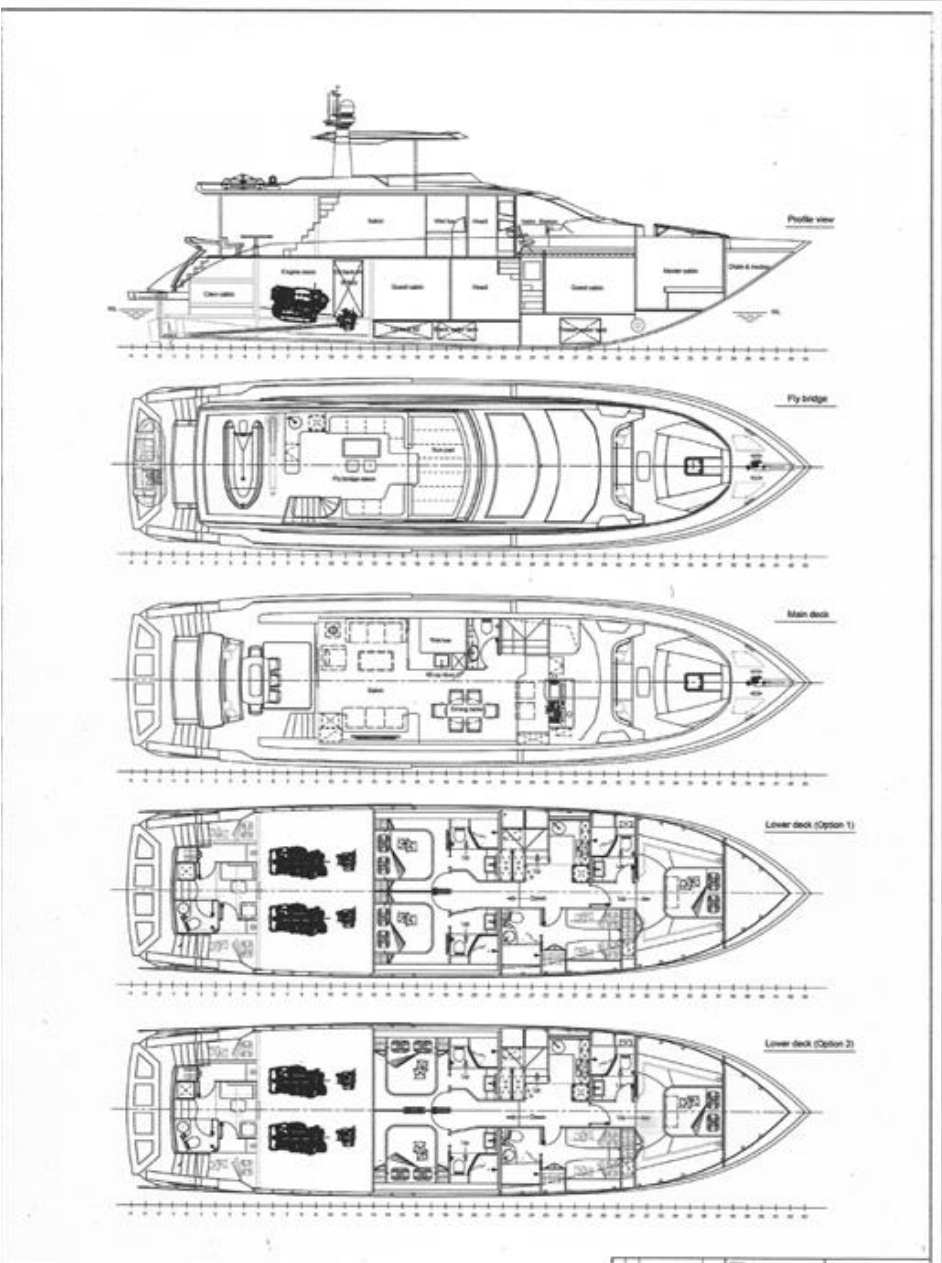

WORTH AVENUE  
YACHTS

Industry Leader in Yacht Sales, Charter & New Construction

78' - Puccini Yachts 配置清单

## PUCCINI 78

78' 5" / 23.90m CUSTOM BUILT 2021

8 Guests / 4 Staterooms

---

## SPECIFICATIONS

---

<b>Length:</b>	78' 5" (23.90m)
<b>Beam:</b>	20' 5" (6.20m)
<b>Draft:</b>	
<b>Model Year:</b>	2021
<b>Year:</b>	2021
<b>Builder:</b>	CUSTOM BUILT
<b>Model:</b>	Flybridge 78
<b>Hull Configuration:</b>	Deep Vee
<b>Hull Material:</b>	FRP
<b>Engines:</b>	2x Volvo Penta Volvo Penta
<b>Fuel:</b>	5,000.00 L / 1,320.86 Gal
<b>Cruising speed:</b>	16 Knots
<b>Max speed:</b>	22 Knots
<b>Staterooms:</b>	4
<b>Guests:</b>	8
<b>Total Crew:</b>	4
<b>Location:</b>	Singapore
<b>Price:</b>	\$1,999,000 USD

## GENERAL INFORMATION

---

This PY 78 has the volume of a much larger yacht and comes with a 3-zone main deck consisting of a sun lounge at the stern, a dinette plus multi-purpose seating & bar area with a retractable roof and an inner bridge station. Below deck the master cabin, two guest cabins, one twin cabin, all with ensuite bathrooms, and the galley. The yacht is topped with a spacious Flybridge and an outdoor helm station.